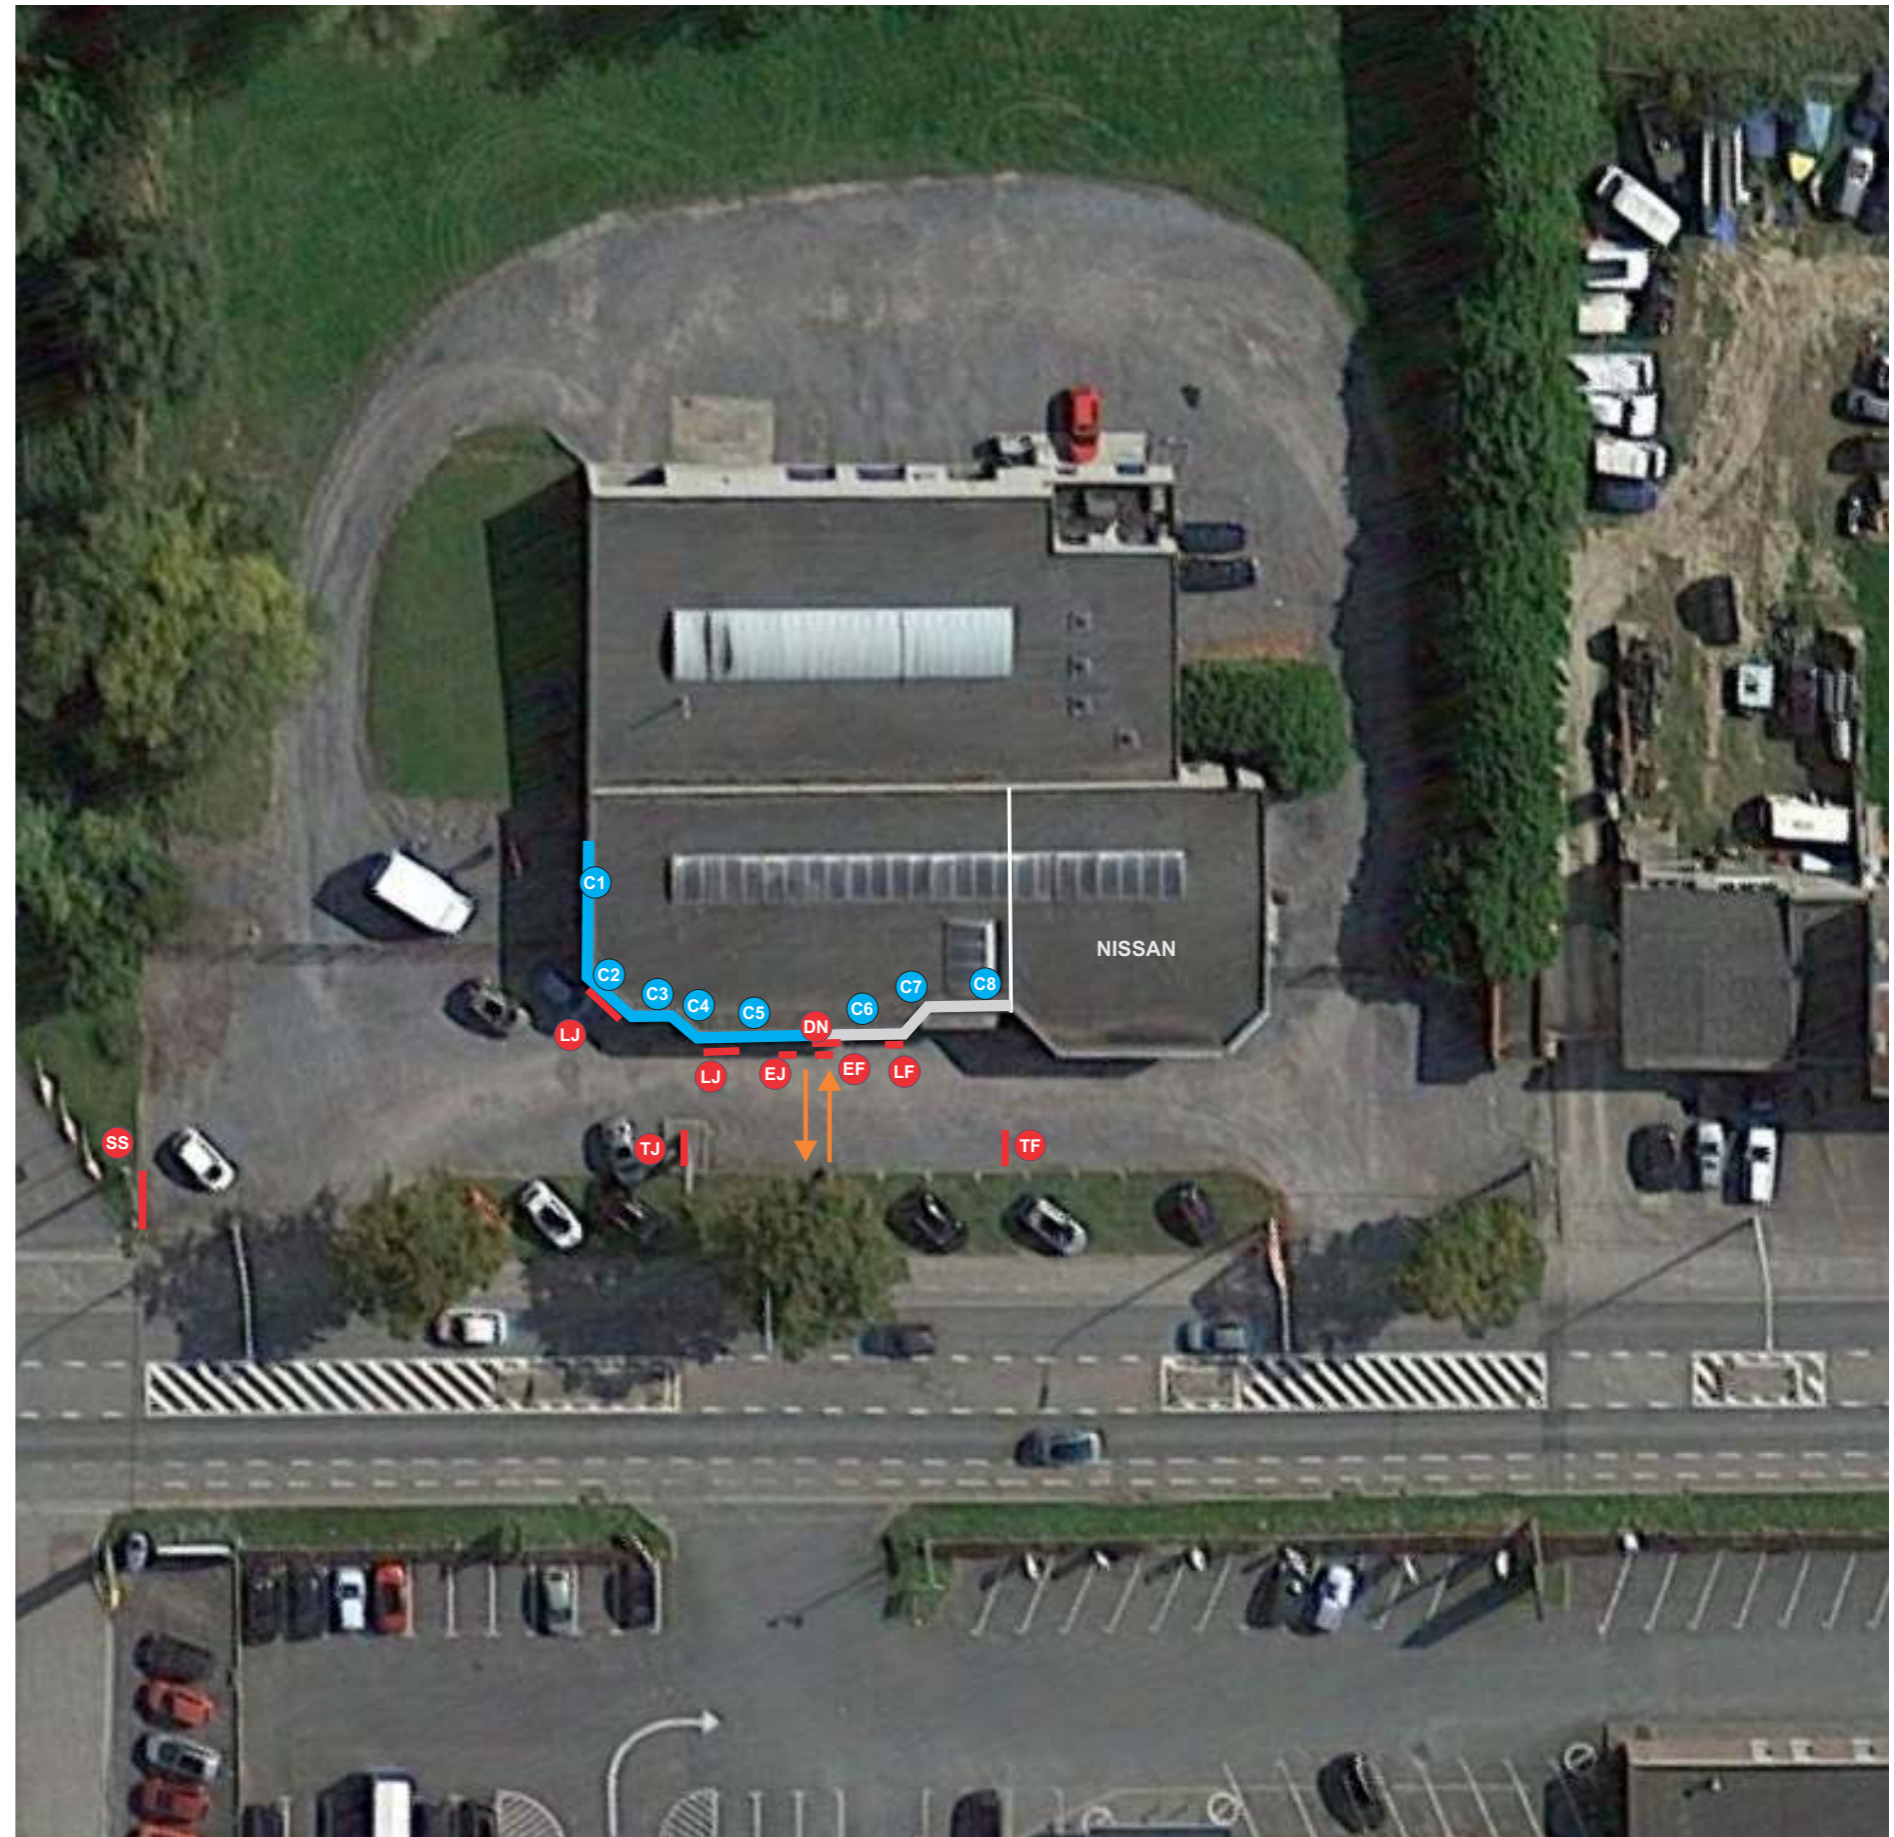

Artwork Garage Central

GARAGE CENTRAL

Chaussée de Bruxelles 67,
B-7090 BRAINE-LE-COMTE

PROJECT

Implementation plan

- LF** Logo FIAT 820mm Ø
- LJ** Logo JEEP 680x1700mm
- DN** Dealer Name 280x1376mm
- TJ** Totem JEEP 1350x5000mm
- EJ** Entrance Totem JEEP 600x2500mm
- TF** Totem FIAT 1350x5000mm
- EF** Entrance Totem FIAT 600x2500mm
- SS** Service Sign 810mm

- C1** Black Cladding 1250x7685mm
- C2** Black Cladding 1250x3570mm
- C3** Black Cladding 1250x2498mm
- C4** Black Cladding 1250x1808mm
- C5** Black Cladding 1250x6288 mm
- C6** Grey Cladding 1250x6288 mm
- C7** Grey Cladding 1250x1745 mm
- C8** Grey Cladding 1250x4971 mm

 New Entrance

PROJECT

Site plan (top View)